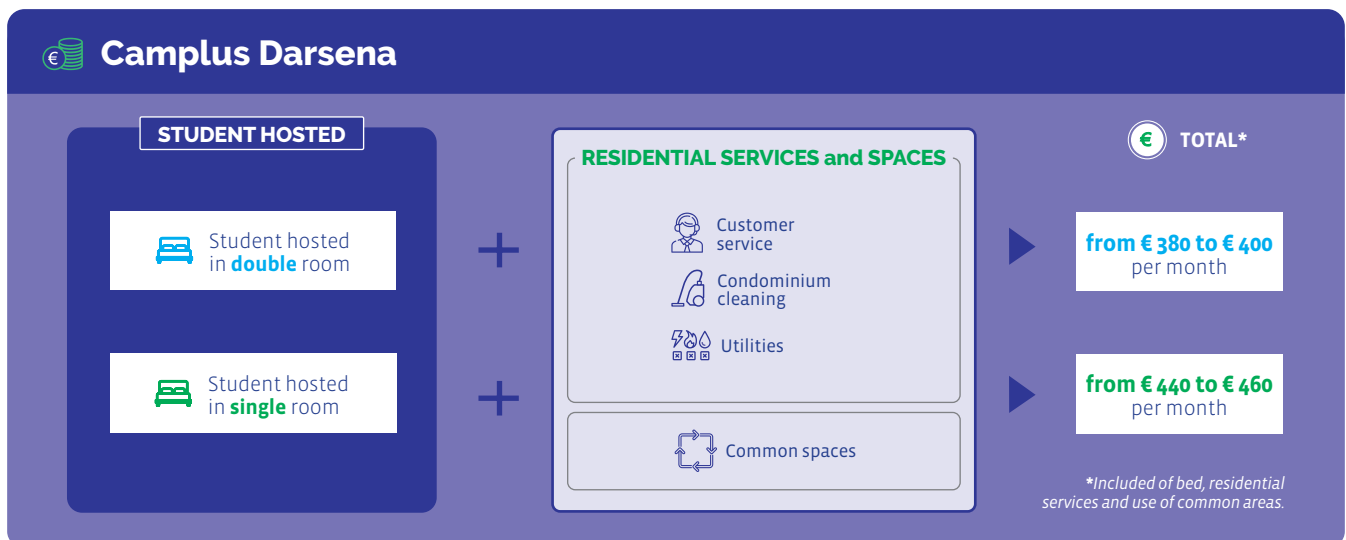

3. WHAT WE OFFER

SPACES		CAMPLUS DARSENA	
	Accommodation →	• 248 student hosted in double room in apartment • 22 student hosted in single room in apartment	
	Common Space →	studio | gym | laundromat | bike and motorbike locker	

SERVICES		CAMPLUS DARSENA	
	Customer service →	Daily Reception and night custody with availability	
	Cleaning services →	condominium cleaning	
	Utilities →	wi-fi | electricity | water | heating | air conditioning | waste tax | condominium	

4. PRICES

The Residence has a different price based on the type of room chosen. The prices, inclusive of tax charges, are **per person** and include, in addition to the assignment of the bed, also the use of the spaces and residential services provided for in the specific Residence, referred to in point 3 of this annex. The prices indicated below are intended for a period of **12 months**.

The prices indicated per bed per room type vary according to the characteristics of the room.

FOR INFORMATIONS:
consult the [Notice](#) and [dedicated page](#) on site www.camplus.it