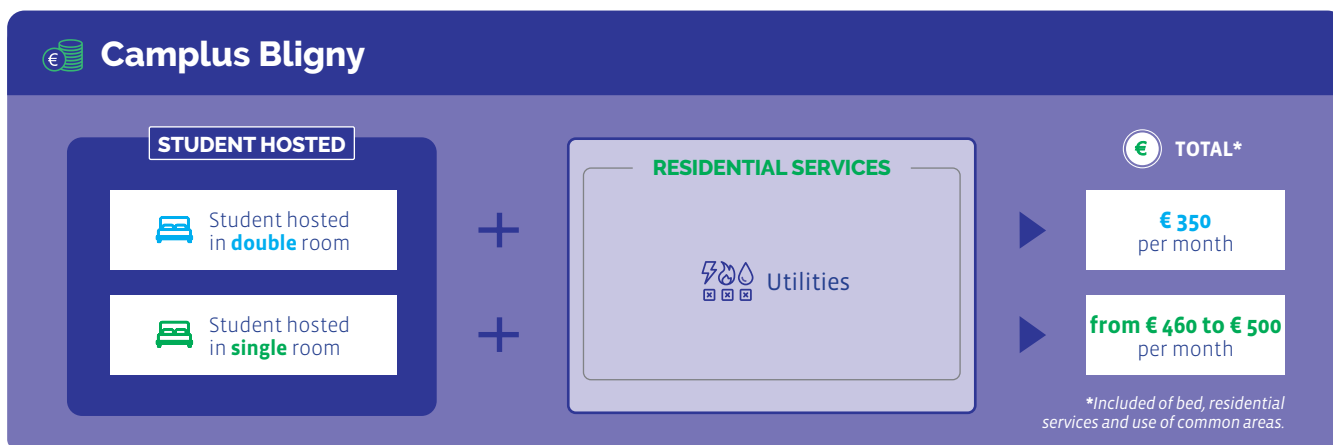

2. CONTRACT TERMS

| Camplus | Effective date and term of the contract | |
|---------|---|------------------|
| Bligny | 1st September 2023 | 31st August 2023 |

3. WHAT WE OFFER

| SPACES | | CAMPLUS BIGNY | |
|---|-----------------|--|--|
|  | Accommodation → | • 33 student hosted in single room in apartment | • 16 student hosted in double room in apartment |

| SERVICES | | CAMPLUS BIGNY | |
|---|-------------|---|--|
|  | Utilities → | water heating waste tax condominium | |

4. PRICES

The Residence has a different price based on the type of room chosen. The prices, inclusive of tax charges, are **per person** and include, in addition to the assignment of the bed, also the use of the spaces and residential services provided for in the specific Residence, referred to in point 3 of this annex. The prices indicated below are intended for a period of **12 months**.