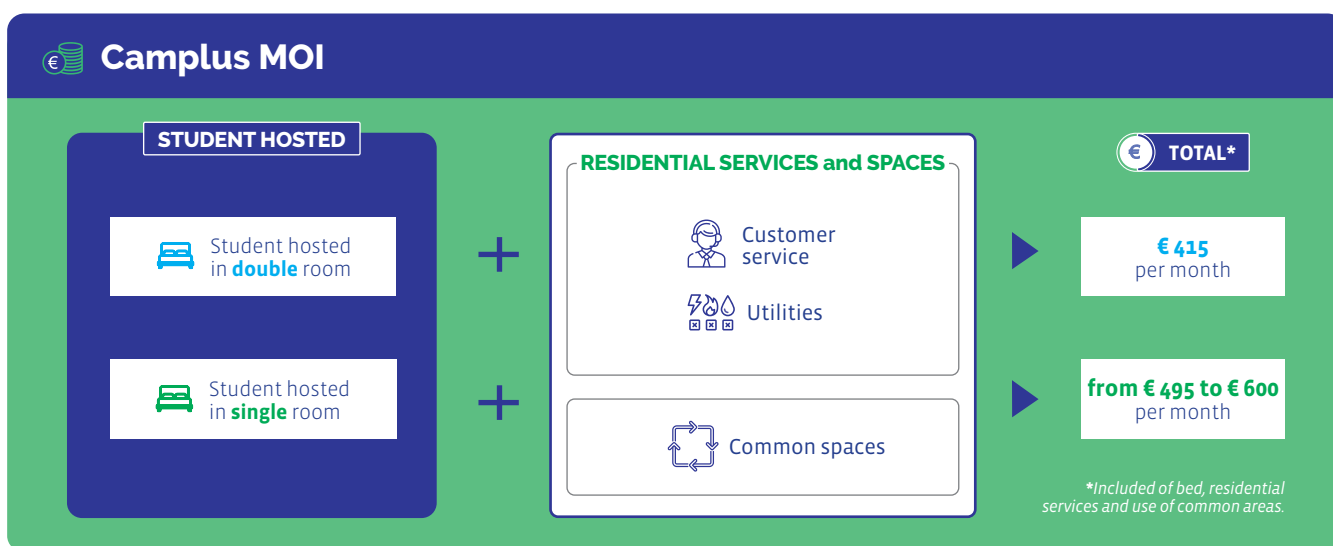

2. CONTRACT TERMS

Camplus	Effective date and term of the contract	
MOI	1st September 2024	31st August 2025

3. WHAT WE OFFER

SPACES		CAMPLUS MOI	
	Accommodation →	• student hosted in double room in apartment • student hosted in single room in apartment or studio flat	
	Common Space →	relax room laundromat	

SERVICES		CAMPLUS MOI	
	Customer service →	daily Reception and night custody	
	Utilities →	wi-fi electricity water heating air conditioning waste tax condominium	

4. PRICES

The Residence has a different price based on the type of room assigned. The prices, inclusive of tax charges, are **per person** and include, in addition to the assignment of the bed, also the use of the spaces and residential services provided for in the specific Residence, referred to in point 3 of this annex. The prices indicated below are intended for a period of **12 months**.